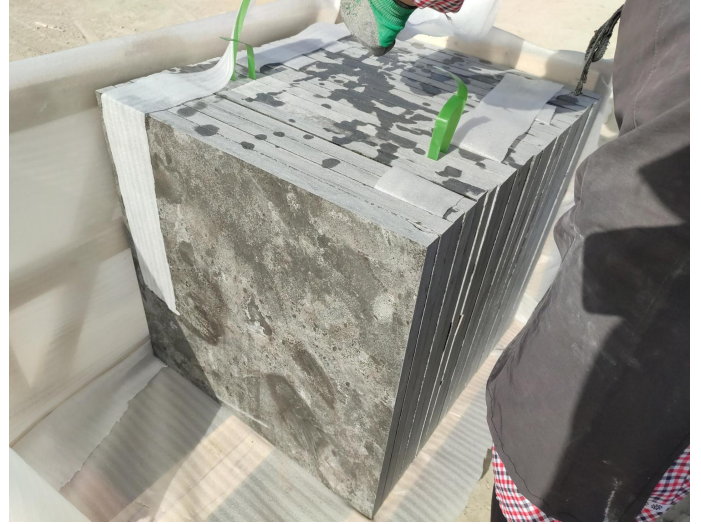

Antique black limestone

Acid wash and brushed pavers

Acid wash pavers

Acid wash top and rockface treads

Acid wash top and bullnose copings

12"x72"x1.25" caps

12"x48"x2"/1" rabated copings

Acid wash fillers

4 sides rockface pier caps

Steps

48"x96"x2" slabs