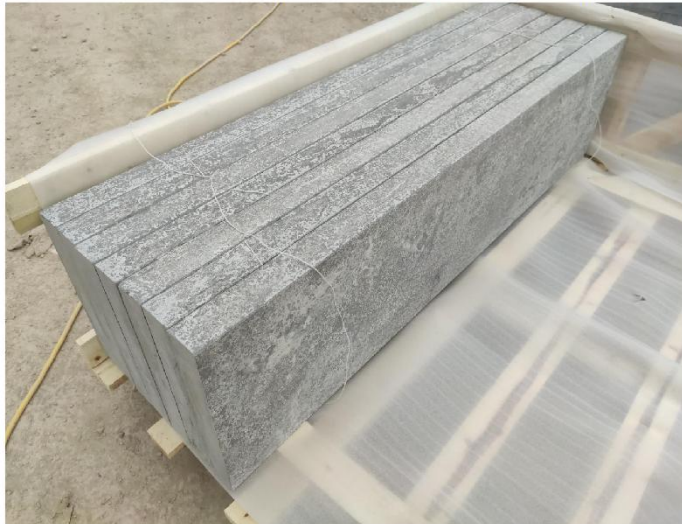

Silver valley limestone

Flamed and light brushed pavers

Flamed and deep brushed pavers

Flamed and light brushed treads

Flamed and deep brushed treads

Flamed top and 1 long edge copings

12"x48"x2"/1" rabated copings

Bullnose copings

4 sides rockface pier caps

Window sills

48"x96"x2" slabs

Flamed fillers

Steps