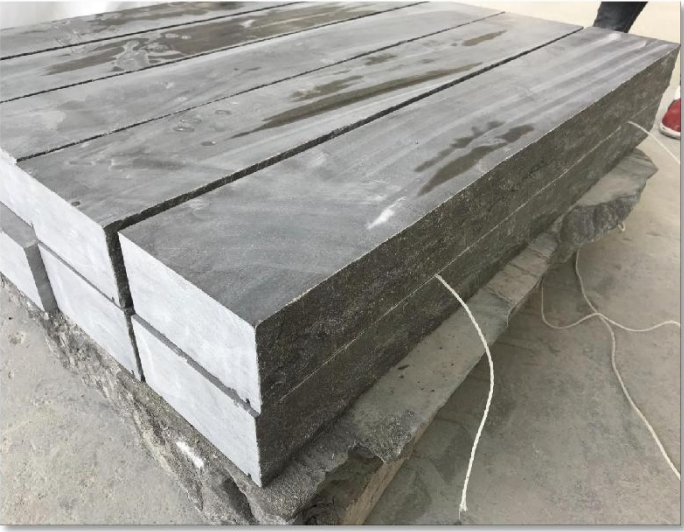

Silver valley limestone

Flamed and light brushed pavers

Flamed and deep brushed pavers

Flamed and light brushed treads

Flamed and deep brushed treads

Flamed top and 1 long edge copings

12"x48"x2"/1" rabated copings

Bullnose copings

4 sides rockface pier caps

Window sills

48"x96"x2" slabs

Flamed fillers

Steps